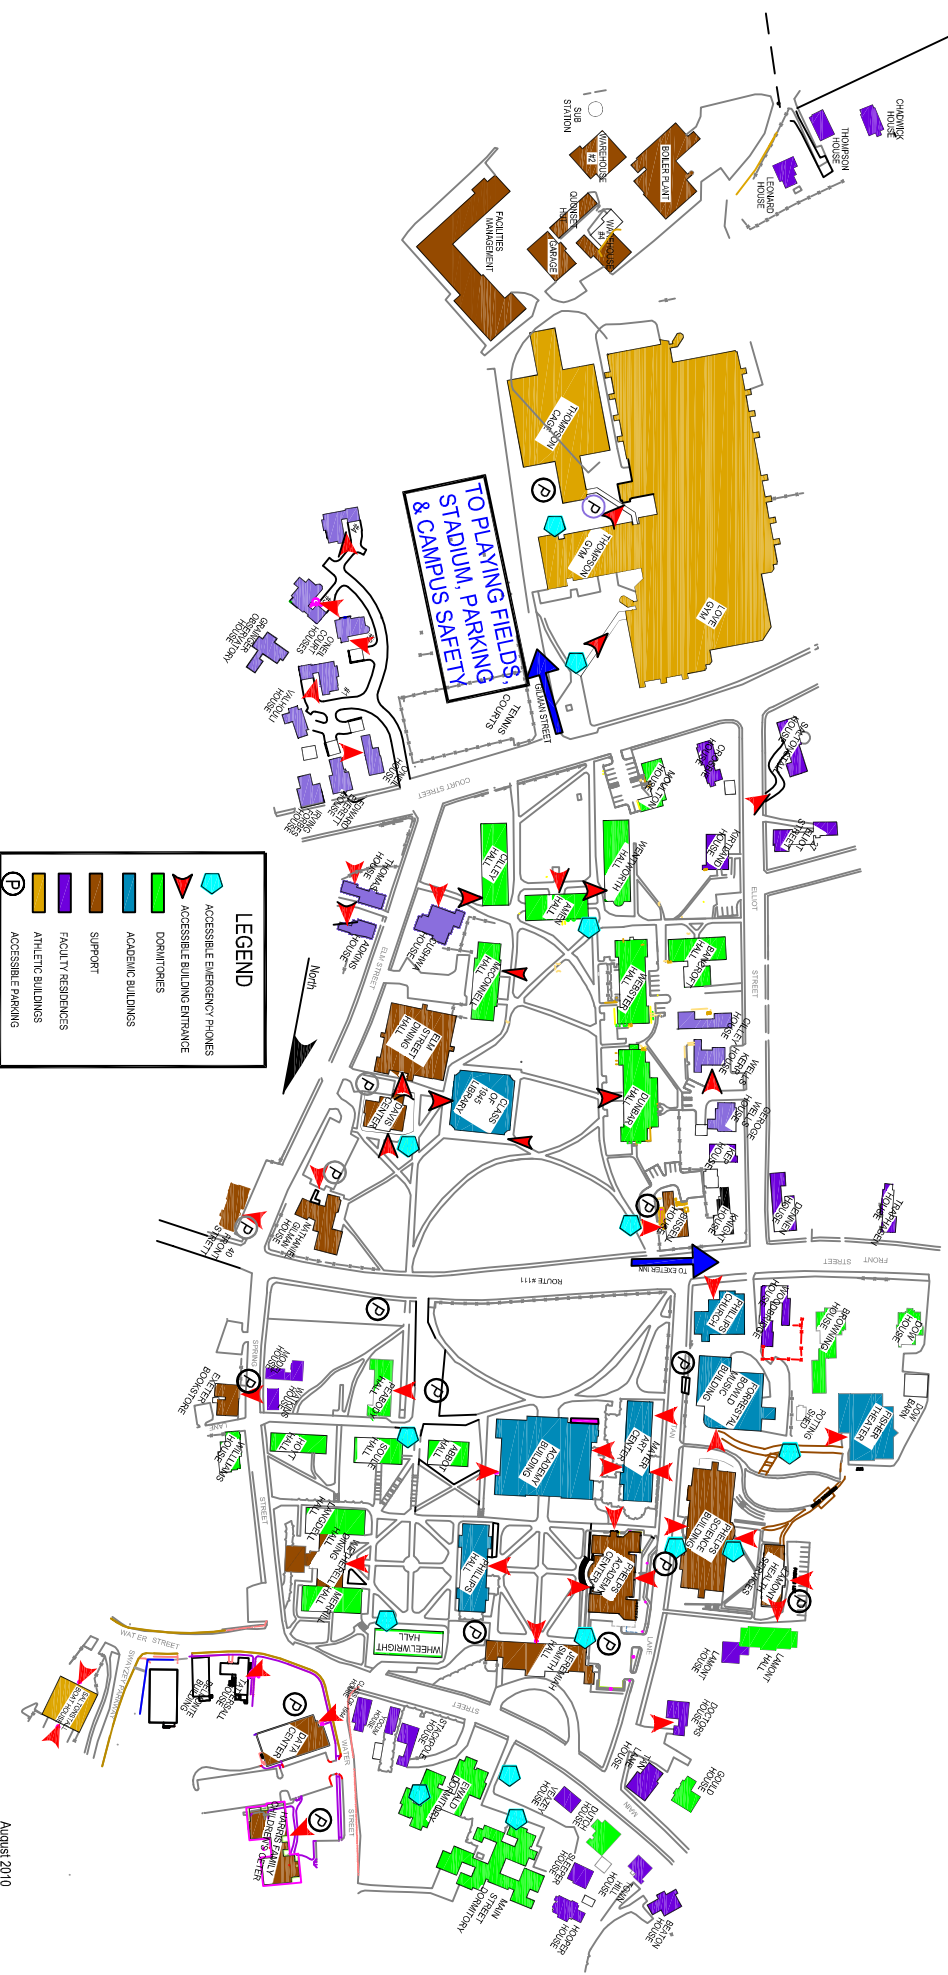

PHILLIPS EXETER ACADEMY
 ACCESSIBLE CAMPUS MAP
 EXETER, NH

LEGEND

- ACCESSIBLE EMERGENCY PHONES
- ACCESSIBLE BUILDING ENTRANCE
- DORMITORIES
- ACADEMIC BUILDINGS
- SUPPORT
- FACULTY RESIDENCES
- ATHLETIC BUILDINGS
- ACCESSIBLE PARKING
- ACCESSIBLE PARKING